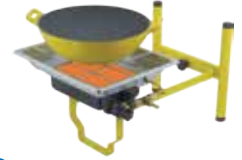

SB-600 DEDANTÖRLÜ SOBA Camping Heater

MAT	Metal Body, Zinc Valve, Regulator, Ceramic Burner		
CONS	105 G/H	POWER	1,4 kW / 1110 kcal/h
NET WGT	1 kg	CTN	20 PCS / 20,1 kg
DIM	400x380x455 mm	LOAD	20 DC - 6.200 PCS 40 HC - 15.000 PCS

SB-601 DEDANTÖR TELLİ SOBA Camping Heater With Safety Wire

MAT	Metal Body, Zinc Valve, Regulator, Ceramic Burner		
CONS	105 G/H	POWER	1,4 kW / 1110 kcal/h
NET WGT	1 kg	CTN	20 PCS / 20,1 kg
DIM	400x380x455 mm	LOAD	20 DC - 6.200 PCS 40 HC - 15.000 PCS

SB-620 BÜYÜK VENTİLLİ SOBA Big Heater With Safety Device

MAT	Metal Body, Zinc Valve, Regulator, Ceramic Burner		
CONS	200 G/H	POWER	2,9 kW / 2220 kcal/h
NET WGT	2 kg	CTN	5 PCS / 10,1 kg
DIM	540x250x365 mm	LOAD	20 DC - 2.850 PCS 40 HC - 6.950 PCS

SB-640 AYAKLI ORPORT BÜYÜK VENTİLLİ SOBA Port Big Heater With Trade And Safety Device

MAT	Metal Body, Zinc Valve, Regulator, Ceramic Burner		
CONS	200 G/H	POWER	2,9 kW / 2220 kcal/h
NET WGT	3,07 kg	CTN	4 PCS / 12,36 kg
DIM	250x700x330 mm	LOAD	20 DC - 2.850 PCS 40 HC - 6.950 PCS

BR-201 BÜYÜK RADYAN Gas Grills Dual Burner

MAT	Metal Body, Zinc Valve, Regulator, Ceramic Burner		
CONS	320 G/H	POWER	4 kW / 3450 kcal/h
NET WGT	1,07 kg	CTN	20 PCS / 21,8 kg
DIM	365x365x545 mm		

KR-100 KÜÇÜK RADYAN Gas Grills Ceramic Burner

MAT	Metal Body, Zinc Valve, Regulator, Ceramic Burner		
CONS	160 G/H	POWER	2 kW / 1750 kcal/h
NET WGT	0,64 kg	CTN	20 PCS / 13,4 kg
DIM	315x280x415 mm