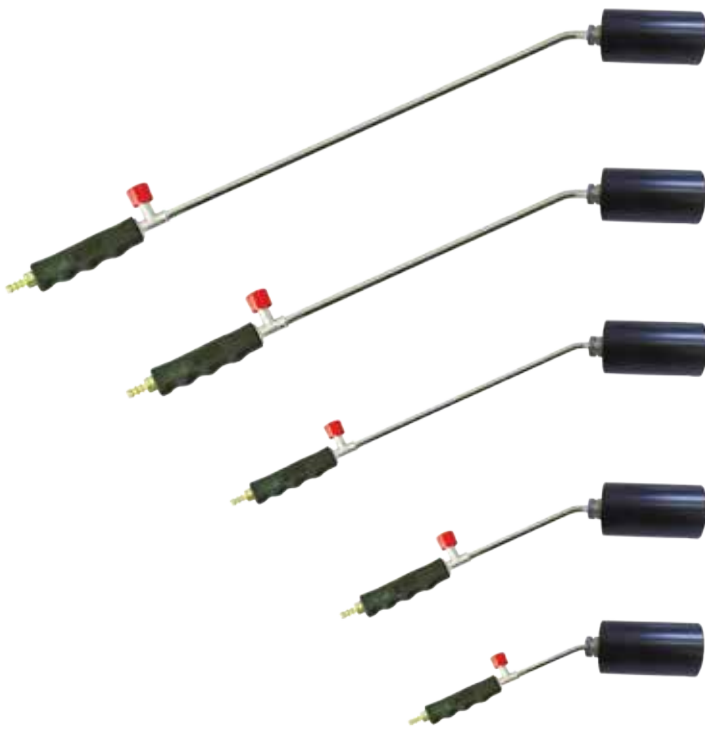

TAV VE KAYNAK TAKIMLARI
BLOWTORCHES BLOWLAMPS

TAV VE KAYNAK TAKIMLARI BLOWTORCHES BLOWLAMPS

SAP-75

SIZE 	DIA 	CONS 	POWER 	BAR
75 CM	Ø57	4350 G/H	55,6 kW / 47,850 kcal/h	0,8 BAR

SAP-45

SIZE 	DIA 	CONS 	POWER 	BAR
45 CM	Ø57	4350 G/H	55,6 kW / 47,850 kcal/h	0,8 BAR

SAP-33

SIZE 	DIA 	CONS 	POWER 	BAR
33 CM	Ø48	2305 G/H	29,5 kW / 30,030 kcal/h	0,8 BAR

SAP-20

SIZE 	DIA 	CONS 	POWER 	BAR
20 CM	Ø48	2305 G/H	29,5 kW / 30,030 kcal/h	0,8 BAR

SAP-13

SIZE 	DIA 	CONS 	POWER 	BAR
13 CM	Ø40	1910 G/H	24,5 kW / 25,355 kcal/h	0,8 BAR